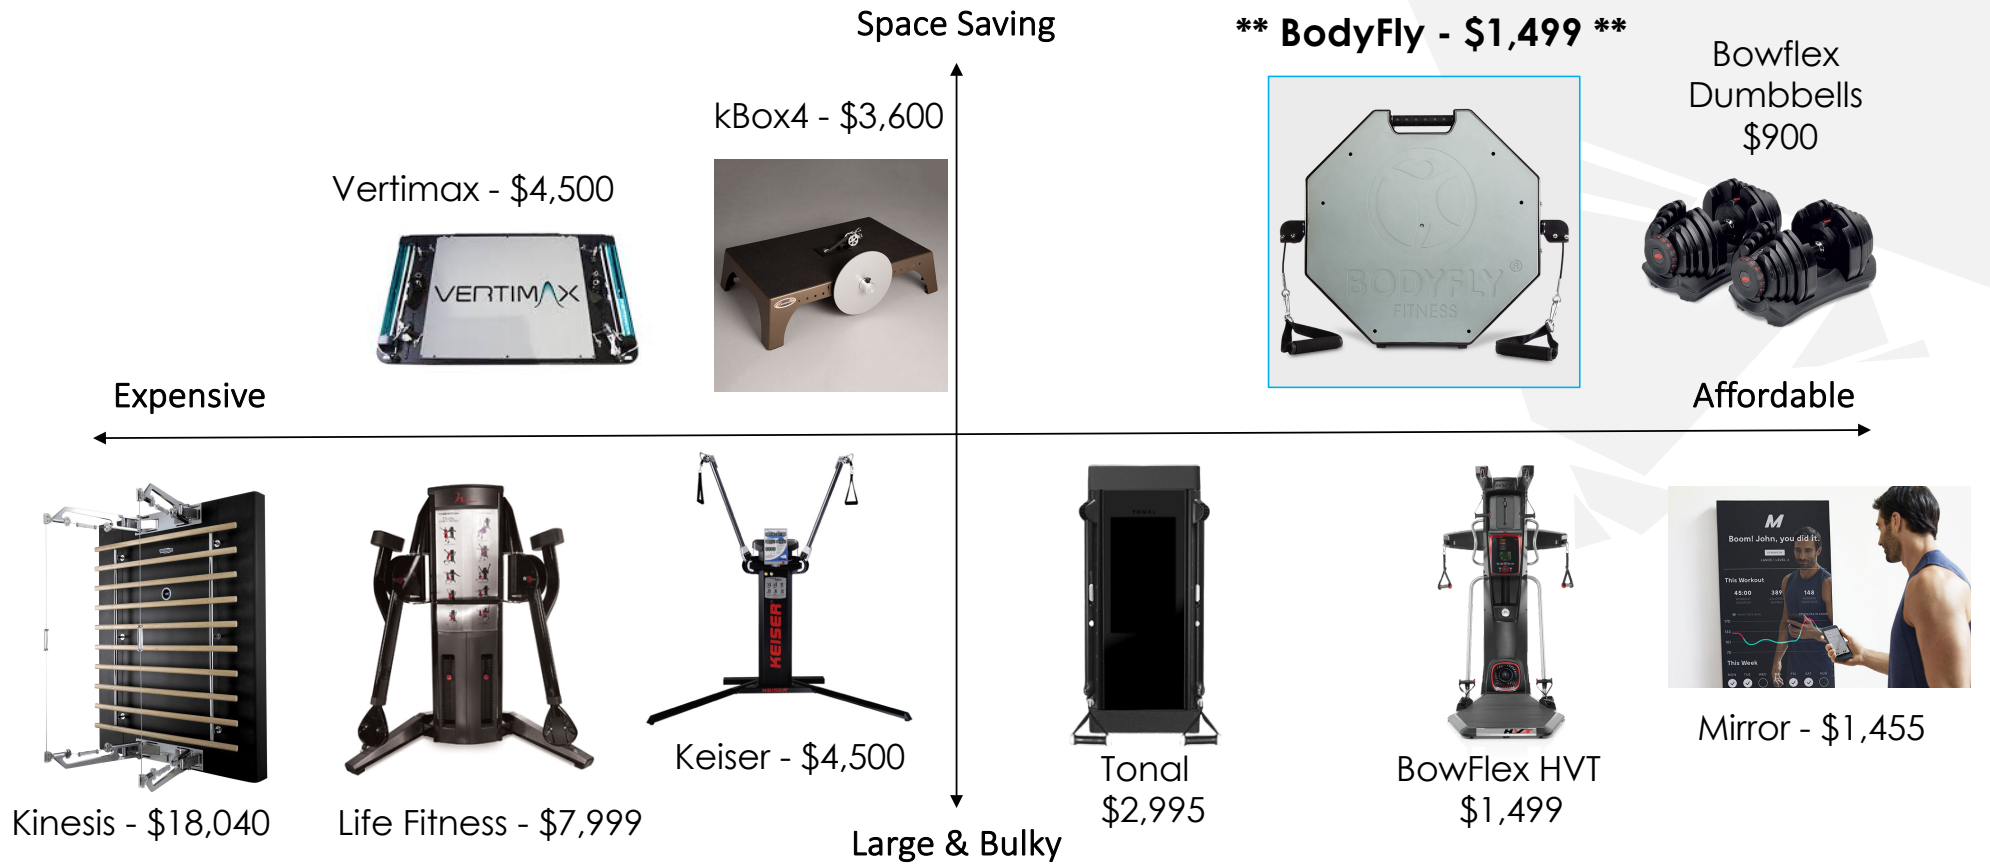

# Competition

Space Saving

**\*\* BodyFly - \$1,499 \*\***

Bowflex  
Dumbbells  
\$900

Vertimax - \$4,500

kBox4 - \$3,600

Expensive

Affordable

Kinesis - \$18,040

Life Fitness - \$7,999

Keiser - \$4,500

Tonal  
\$2,995

BowFlex HVT  
\$1,499

Mirror - \$1,455

Large & Bulky